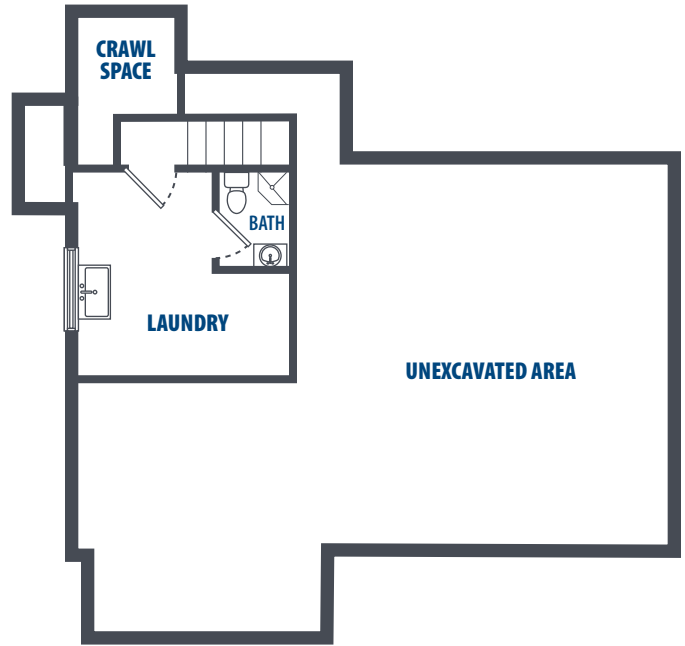

MAIN FLOOR

BASEMENT

4168 Greenfish Drive | Silverdale, WA 98315 | Phone: 360-447-5600

**All square footage is approximate.*